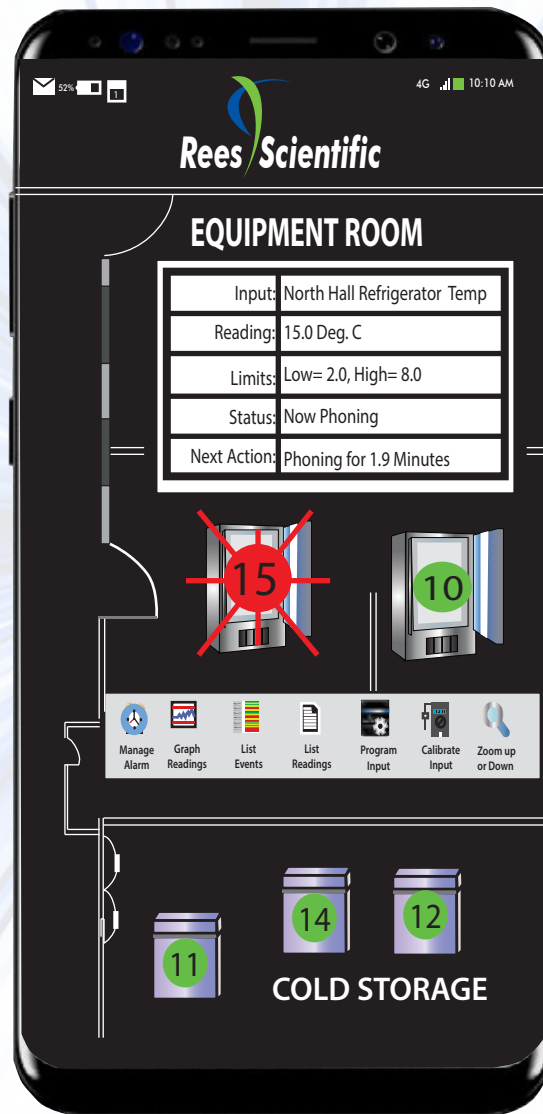

Presidio

ON THE GO

Presidio-OTG is Rees Scientific's completely re-designed web interface.

Monitoring your facility is now easier than ever with the touch of your finger. Monitor your critical equipment from anywhere on a smart phone, tablet or desktop! Presidio ***ON THE GO*** doesn't require any software installation, users easily log on to the system via the web. Simply view your entire facility in real time. Presidio ***ON THE GO*** offers enhanced user functions and increased data availability on the web such as:

Total accessibility... On The Go

- * Increased programming functionality
- * ***Comes equipped with an App for smartphones and tablets***
- * Advanced alarm handling and input programming capabilities
- * View and print reports
- * Ability to access lower -level maps
- * Graphically enhanced -upgraded graphics of web application
- * Ability to calibrate through web
- * Enhanced real time reporting
- * More robust web interaction

MONITORING

PROTECT VALUABLE ASSETS

COMPLIANCE

NOTIFICATION

Presidio

ON THE GO

Rees Scientific's completely re-designed web interface.

Rees Scientific